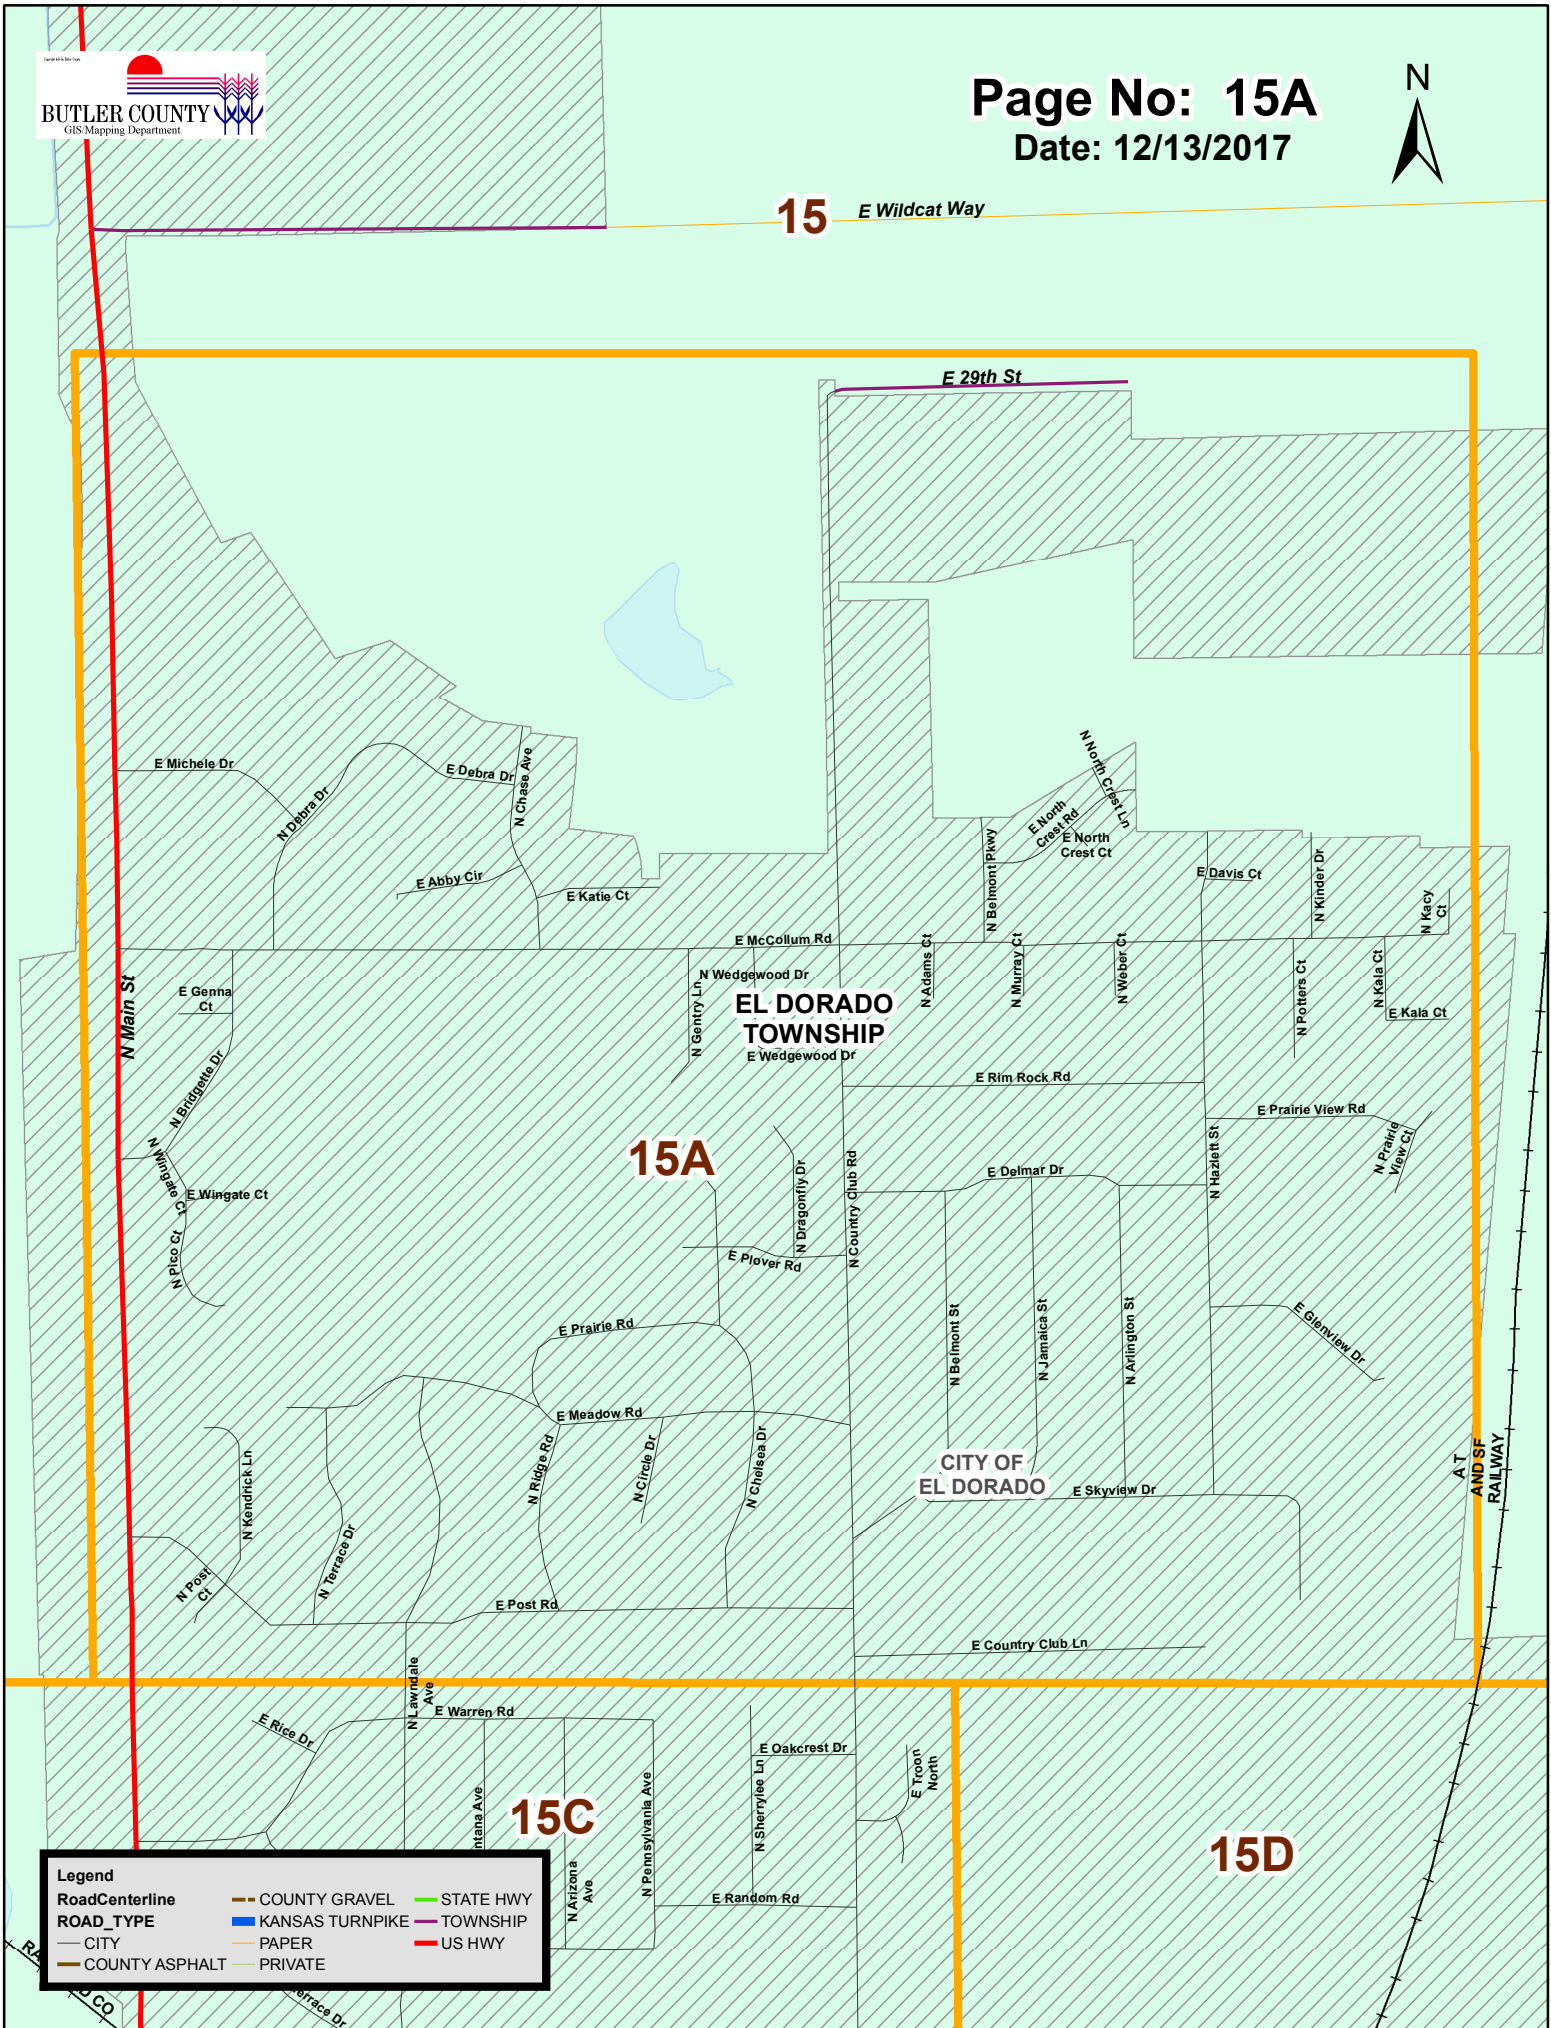

**15** E Wildcat Way

**15A**

**15C**

**15D**

**EL DORADO TOWNSHIP**

**CITY OF EL DORADO**

**A T AND S F RAILWAY**

Legend		
RoadCenterline	— COUNTY GRAVEL	— STATE HWY
ROAD_TYPE	— KANSAS TURNPIKE	— TOWNSHIP
— CITY	— PAPER	— US HWY
— COUNTY ASPHALT	— PRIVATE	