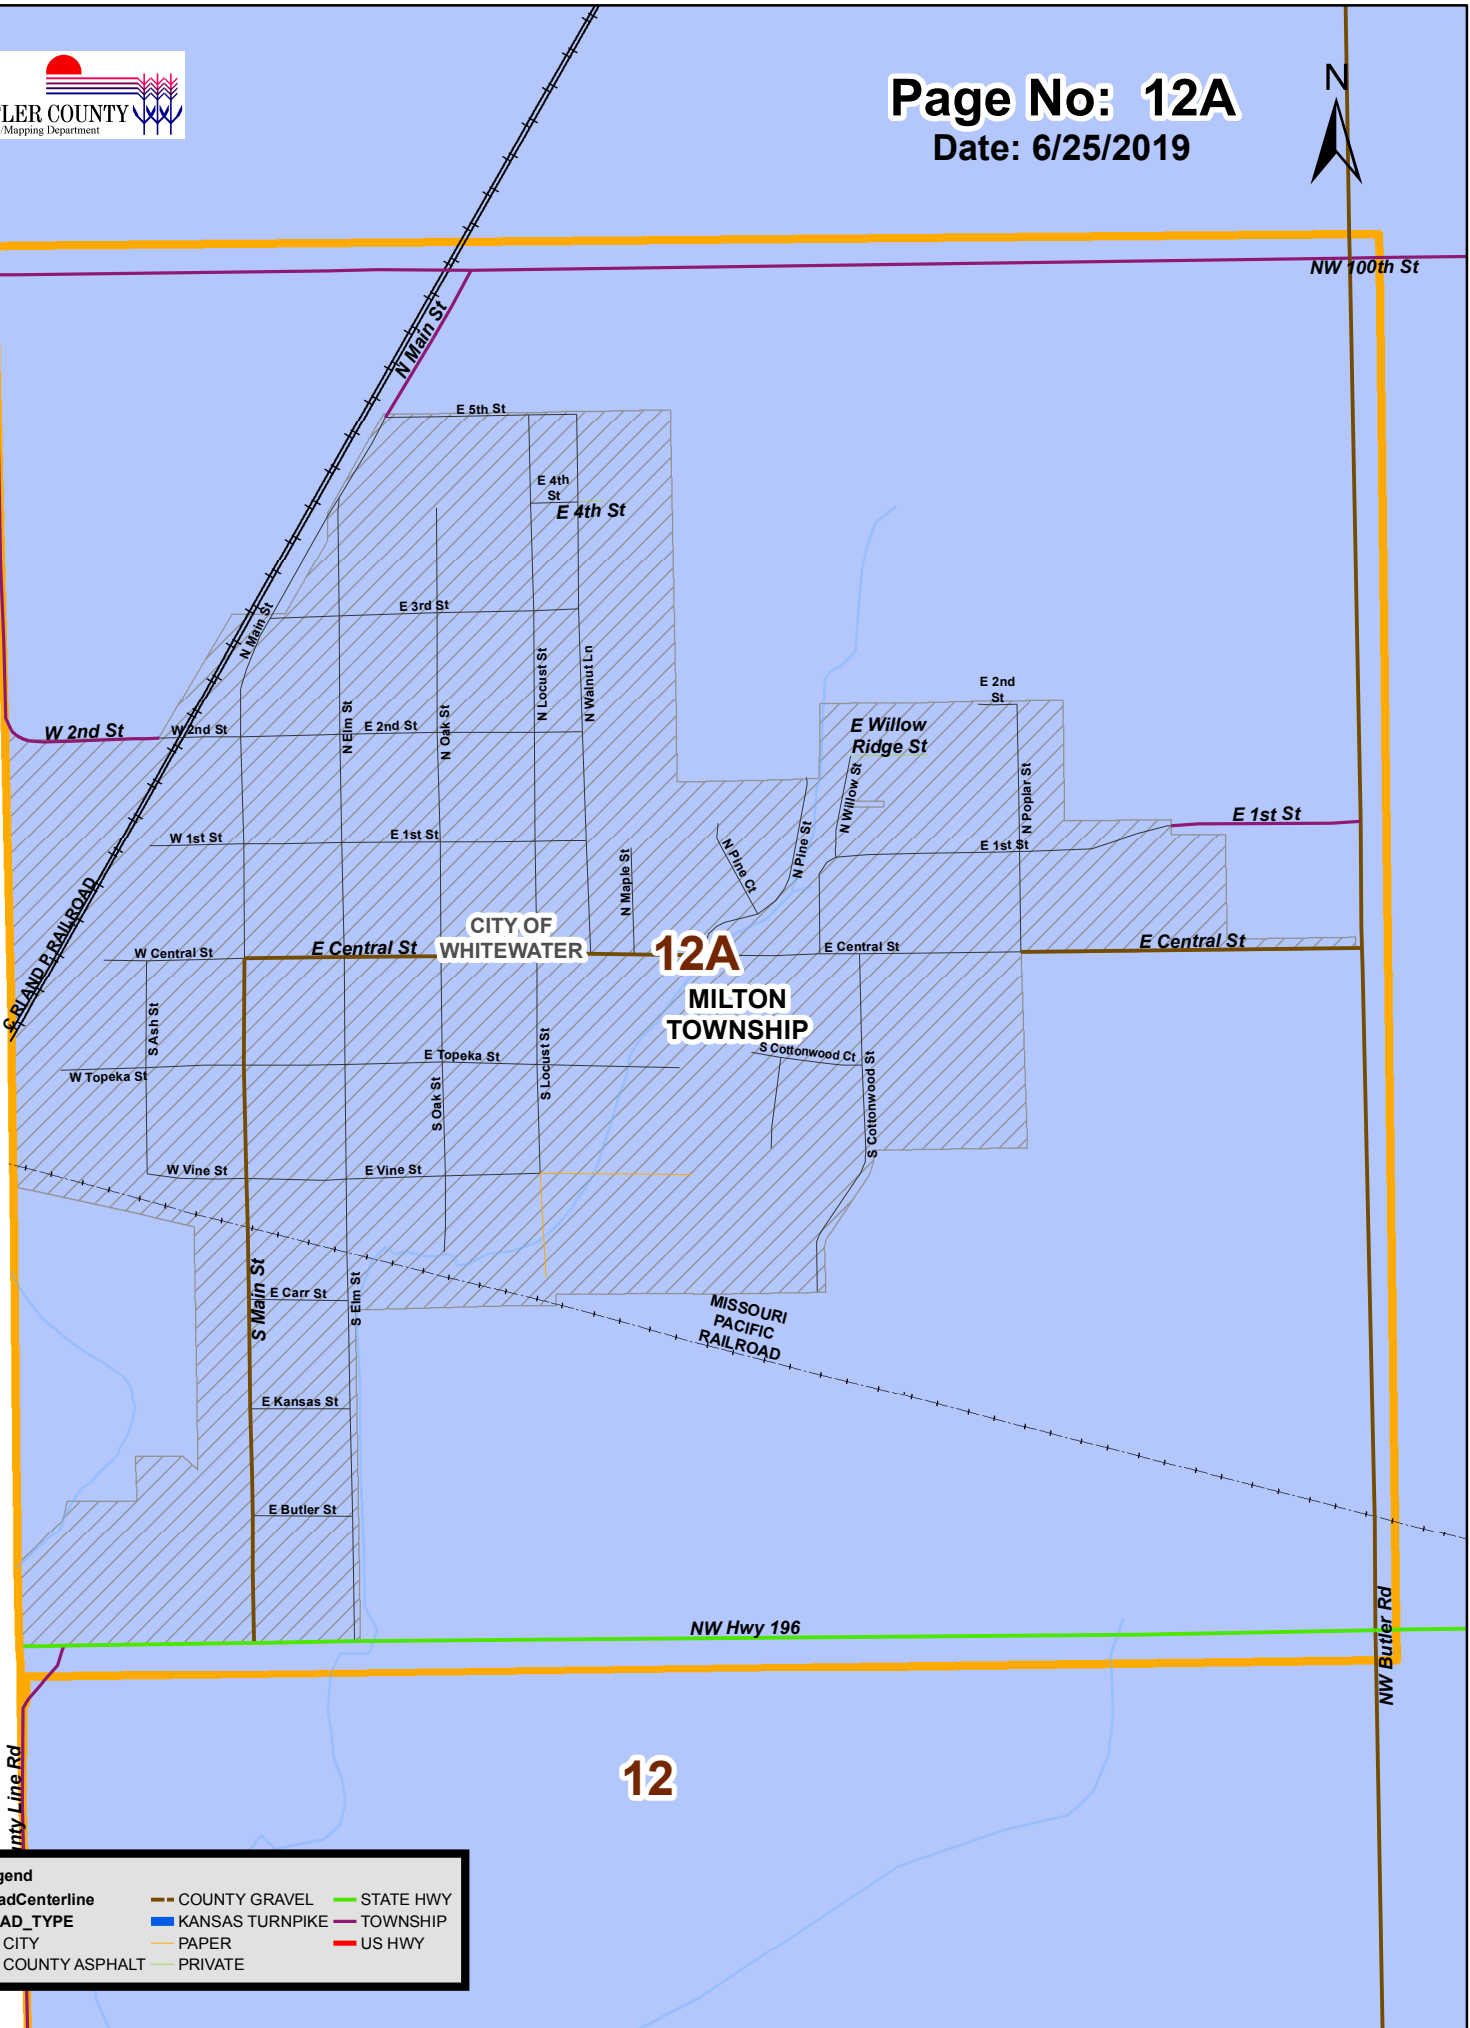

NW County Line Rd

NW 100th St

CITY OF WHITEWATER
12A
MILTON TOWNSHIP

MISSOURI PACIFIC RAILROAD

NW Hwy 196

12

Legend		
RoadCenterline	— COUNTY GRAVEL	— STATE HWY
ROAD_TYPE	— KANSAS TURNPIKE	— TOWNSHIP
— CITY	— PAPER	— US HWY
— COUNTY ASPHALT	— PRIVATE	