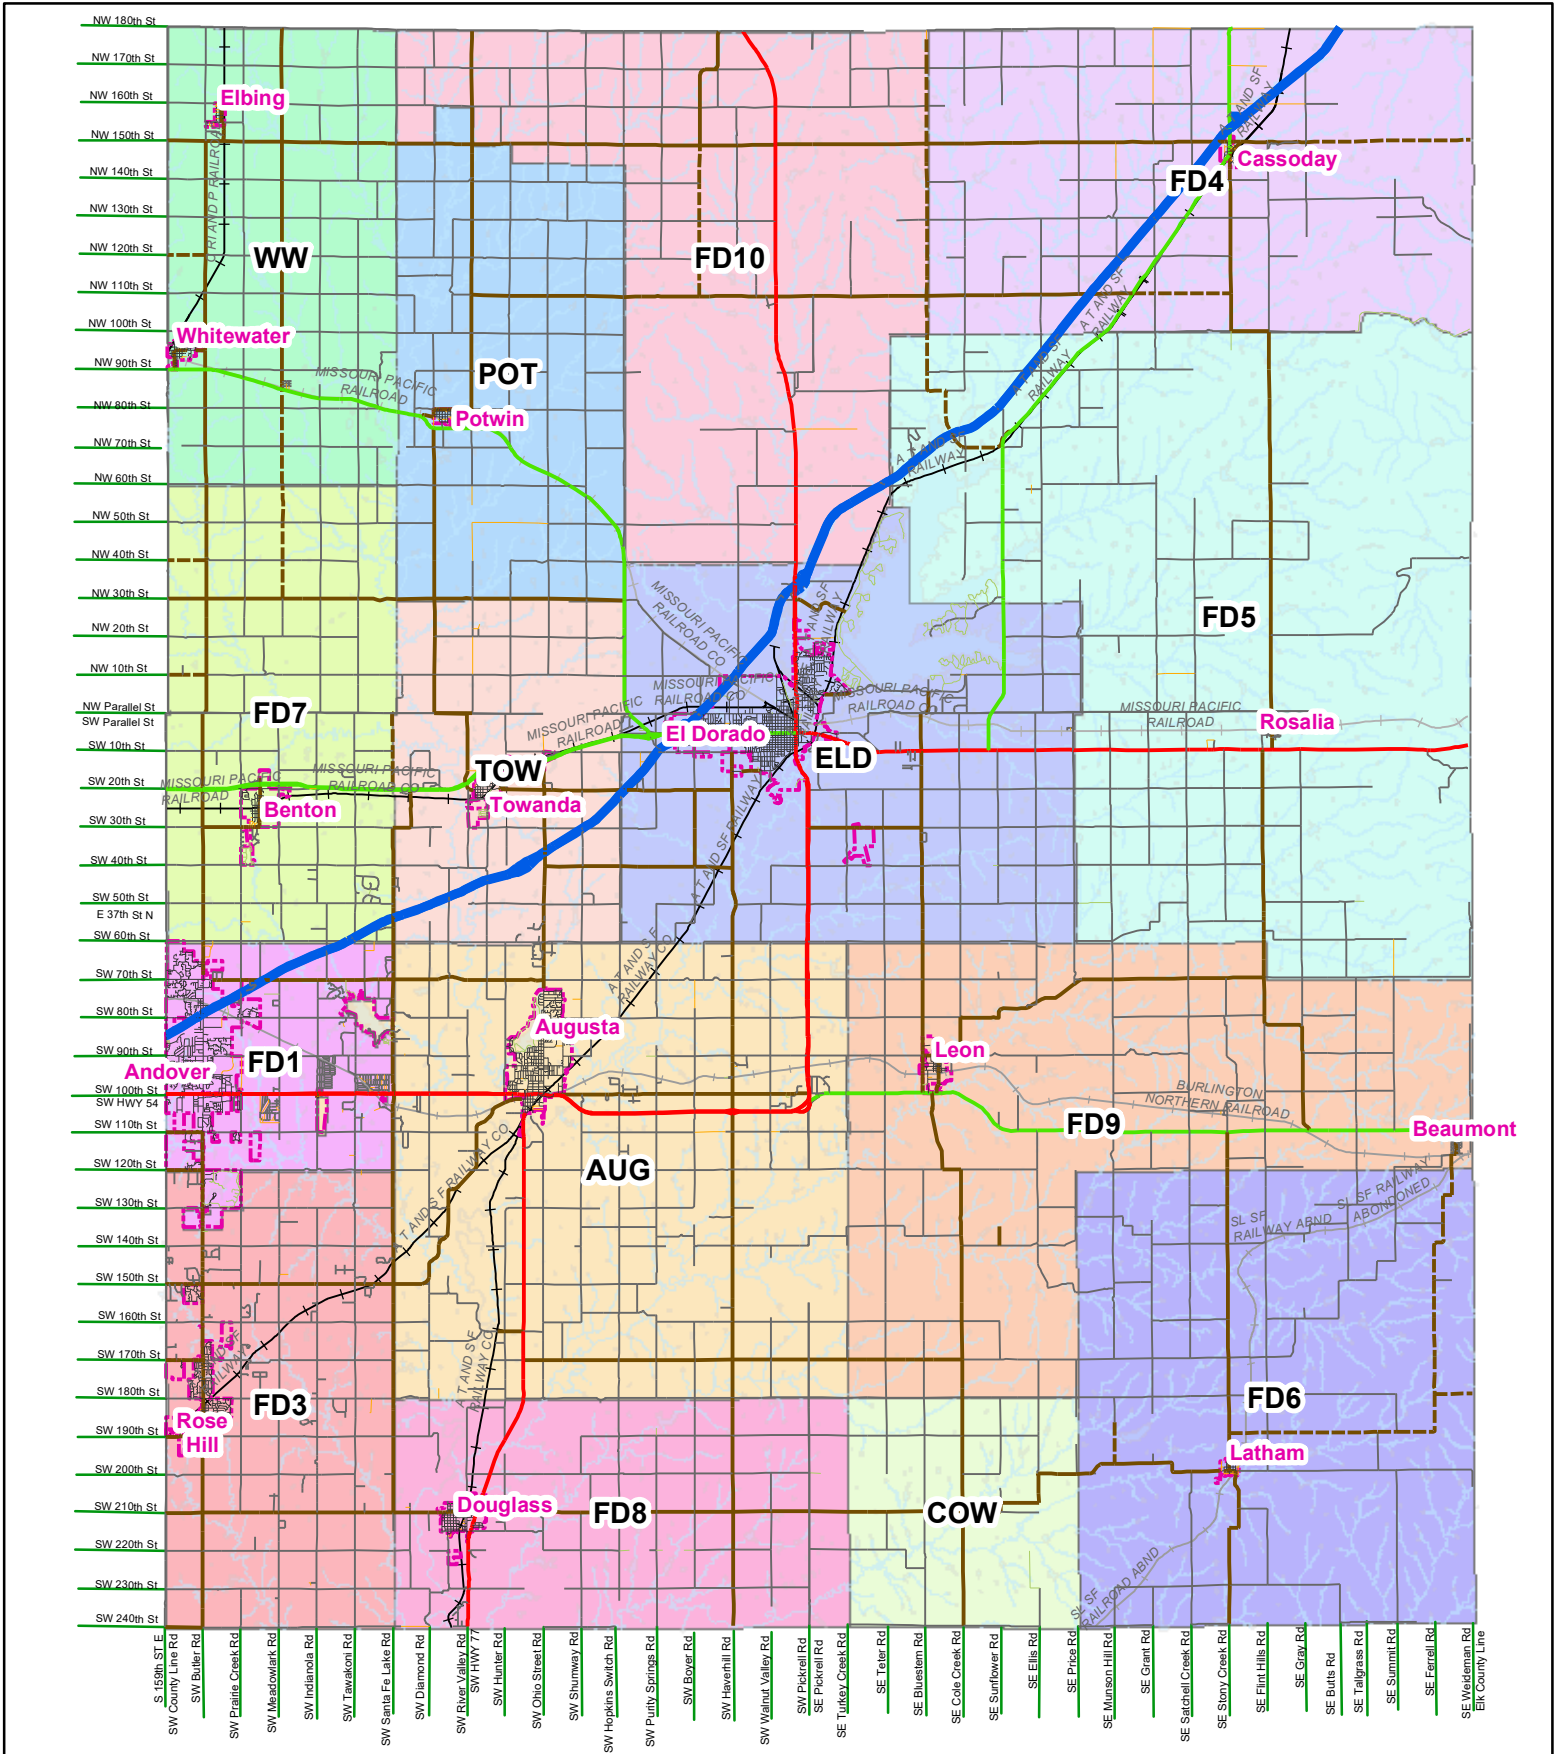

Fire Districts (FDID)

BUTLER COUNTY, KANSAS

Legend		
RoadCenterline	COUNTY ASPHALT	PRIVATE
ROAD_TYPE	COUNTY GRAVEL	STATE HWY
	KANSAS TURNPIKE	TOWNSHIP
	PAPER	US HWY
	CITY	